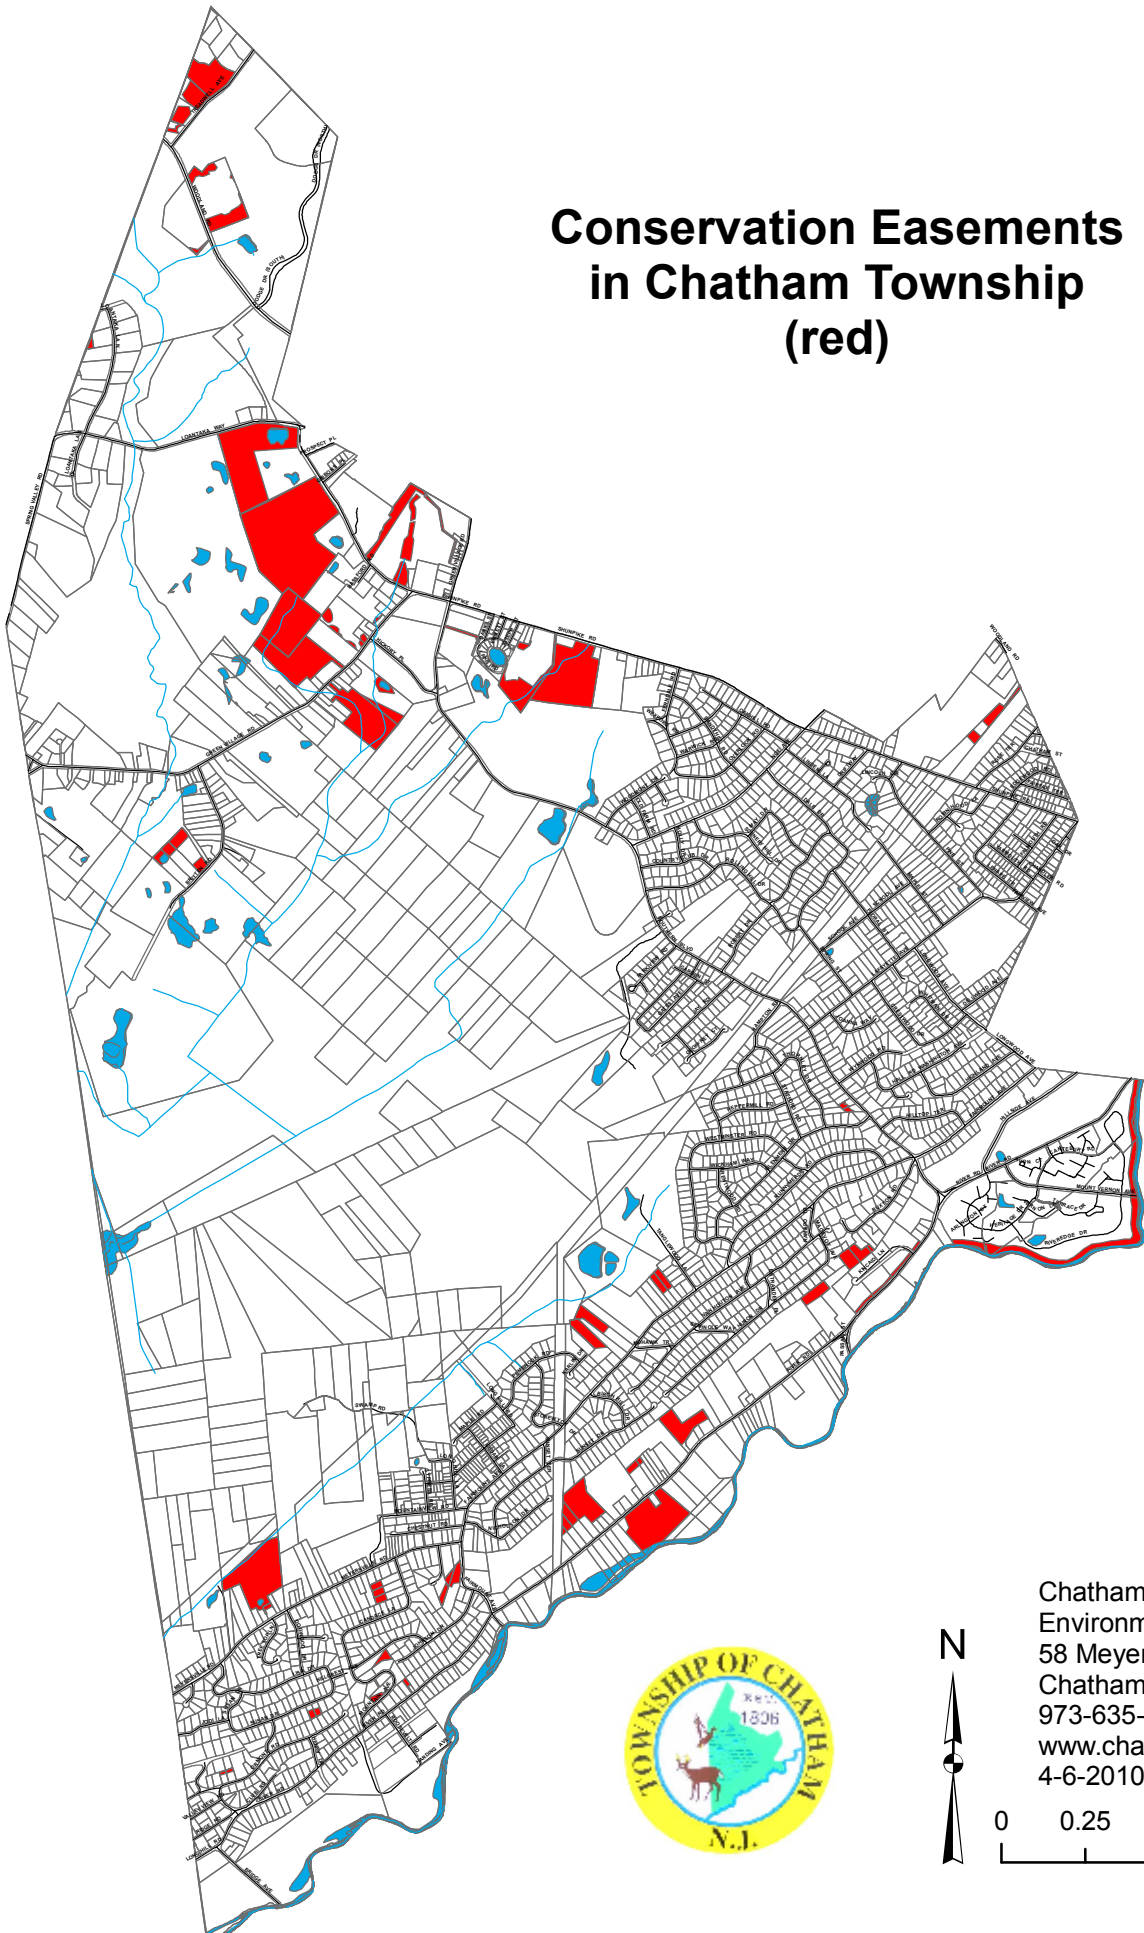

Conservation Easements in Chatham Township (red)

Chatham Township
Environmental Commission
58 Meyersville Road
Chatham, NJ 07928
973-635-4600
www.chathamtownship.org
4-6-2010 dks