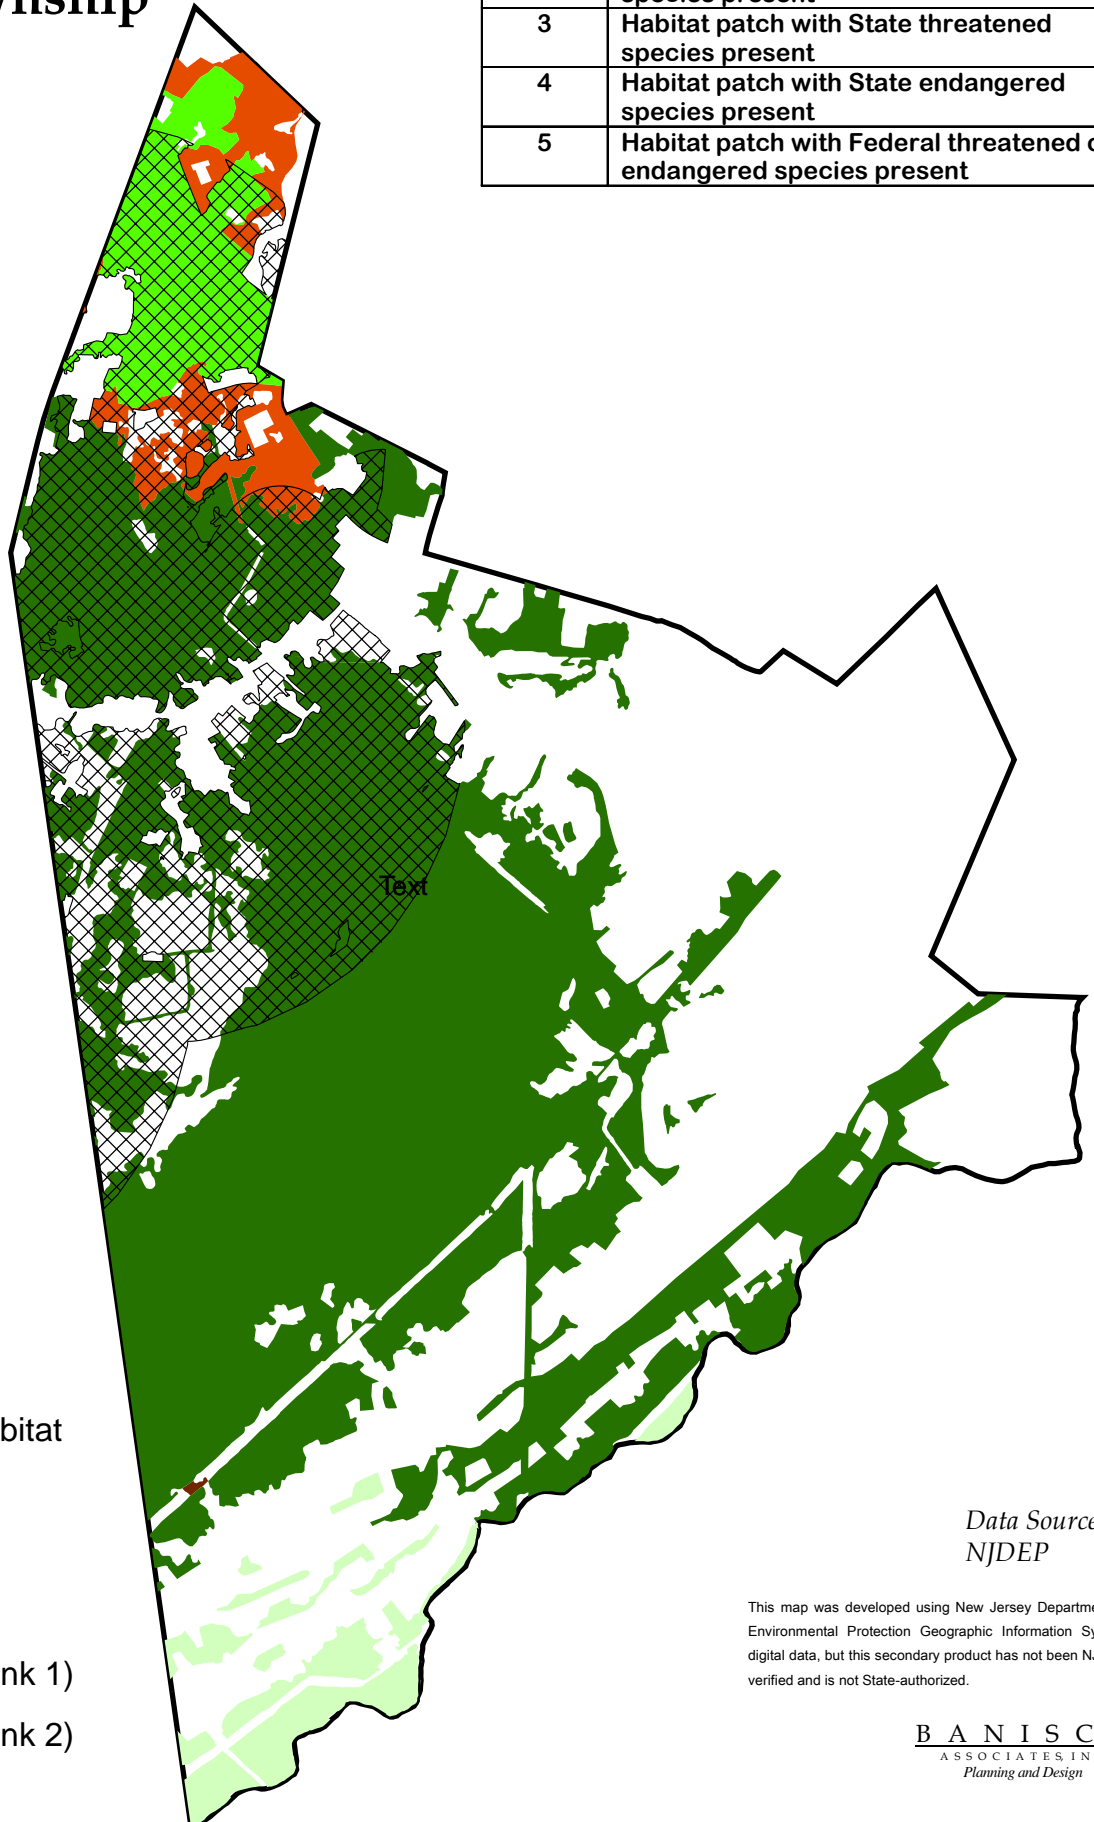

# Figure 2 Forest and Grassland Habitat Chatham Township

Morris County, NJ

May 2005

Rank	Indication
1	Suitable habitat with no field survey conducted
2	Habitat patch with State special concern species present
3	Habitat patch with State threatened species present
4	Habitat patch with State endangered species present
5	Habitat patch with Federal threatened or endangered species present

## Legend

-  Wood Turtle Habitat
-  Forest (Rank 2)
-  Forest (Rank 3)
-  Forest (Rank 4)
-  Grasslands (Rank 1)
-  Grasslands (Rank 2)

Data Sources:  
NJDEP

This map was developed using New Jersey Department of Environmental Protection Geographic Information System digital data, but this secondary product has not been NJDEP verified and is not State-authorized.